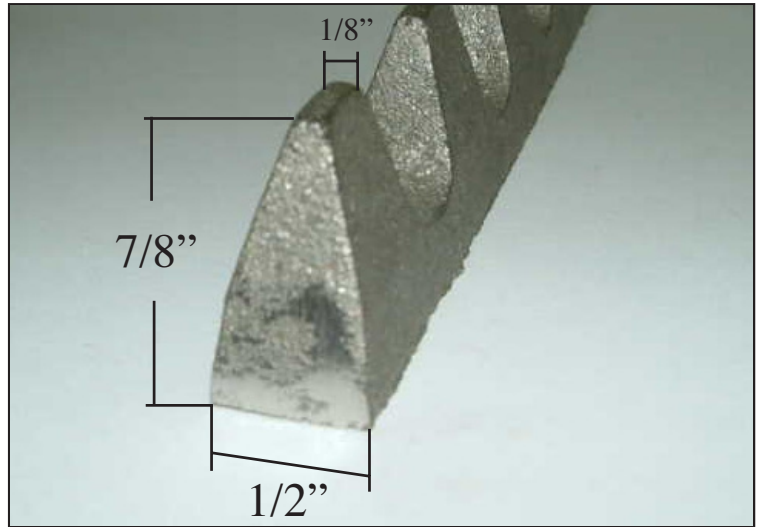

#ATS B-5

detail

profile of #ATS B-5

in process

being installed

finished product - Morbark wheels

one of many applications

CONTACT FOR CORRECT WELDING PROCEDURES : 509-928-1872 or 1-800-321-5460