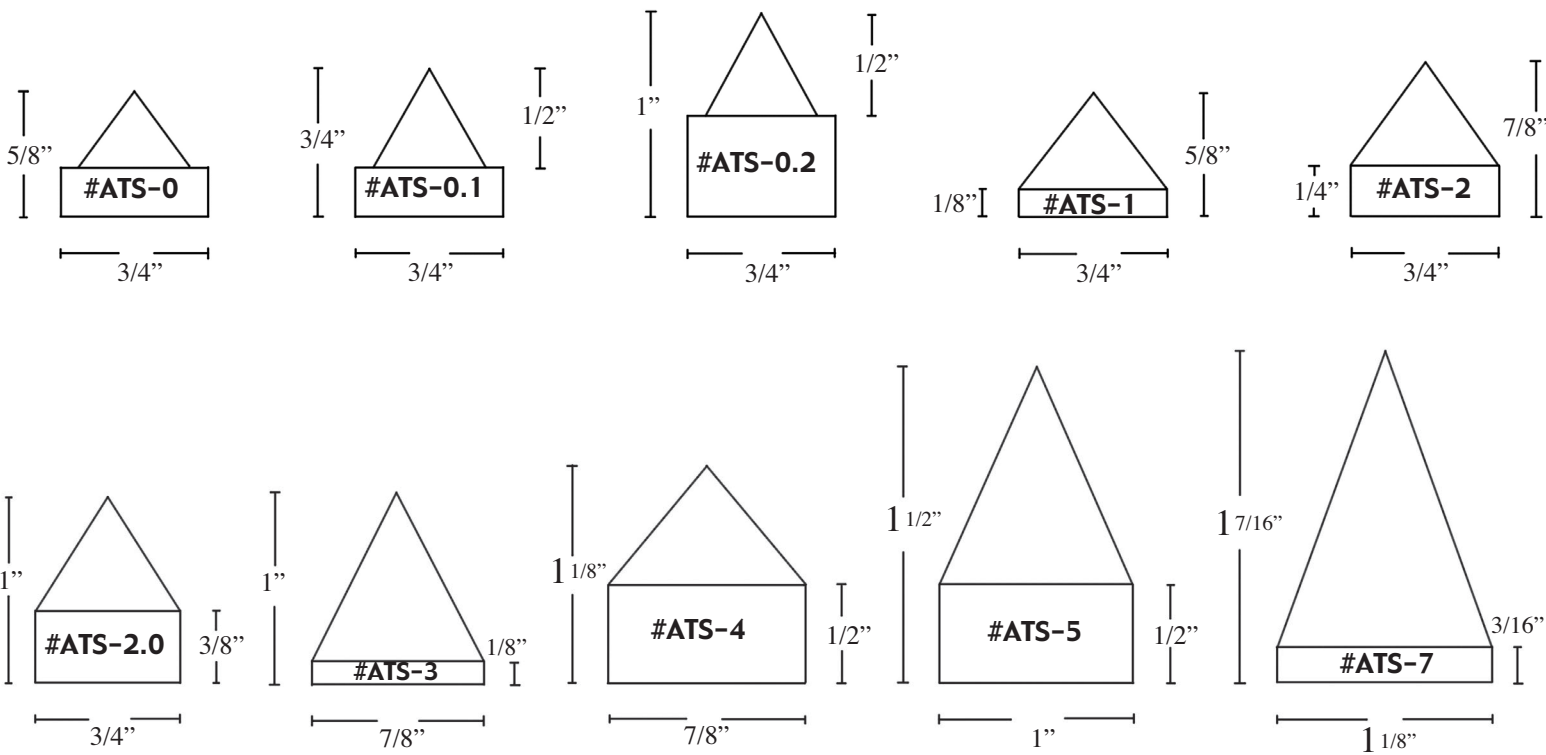

ATS Spikes

Log savers

7 spike sizes

WELDABLE HIGH CHROME SPIKES

We currently offer many different shapes and sizes to choose from. Custom sizes are available upon request, as the need may arise.

CONTACT FOR CORRECT WELDING PROCEDURES : 509-928-1872 or 1-800-321-5460