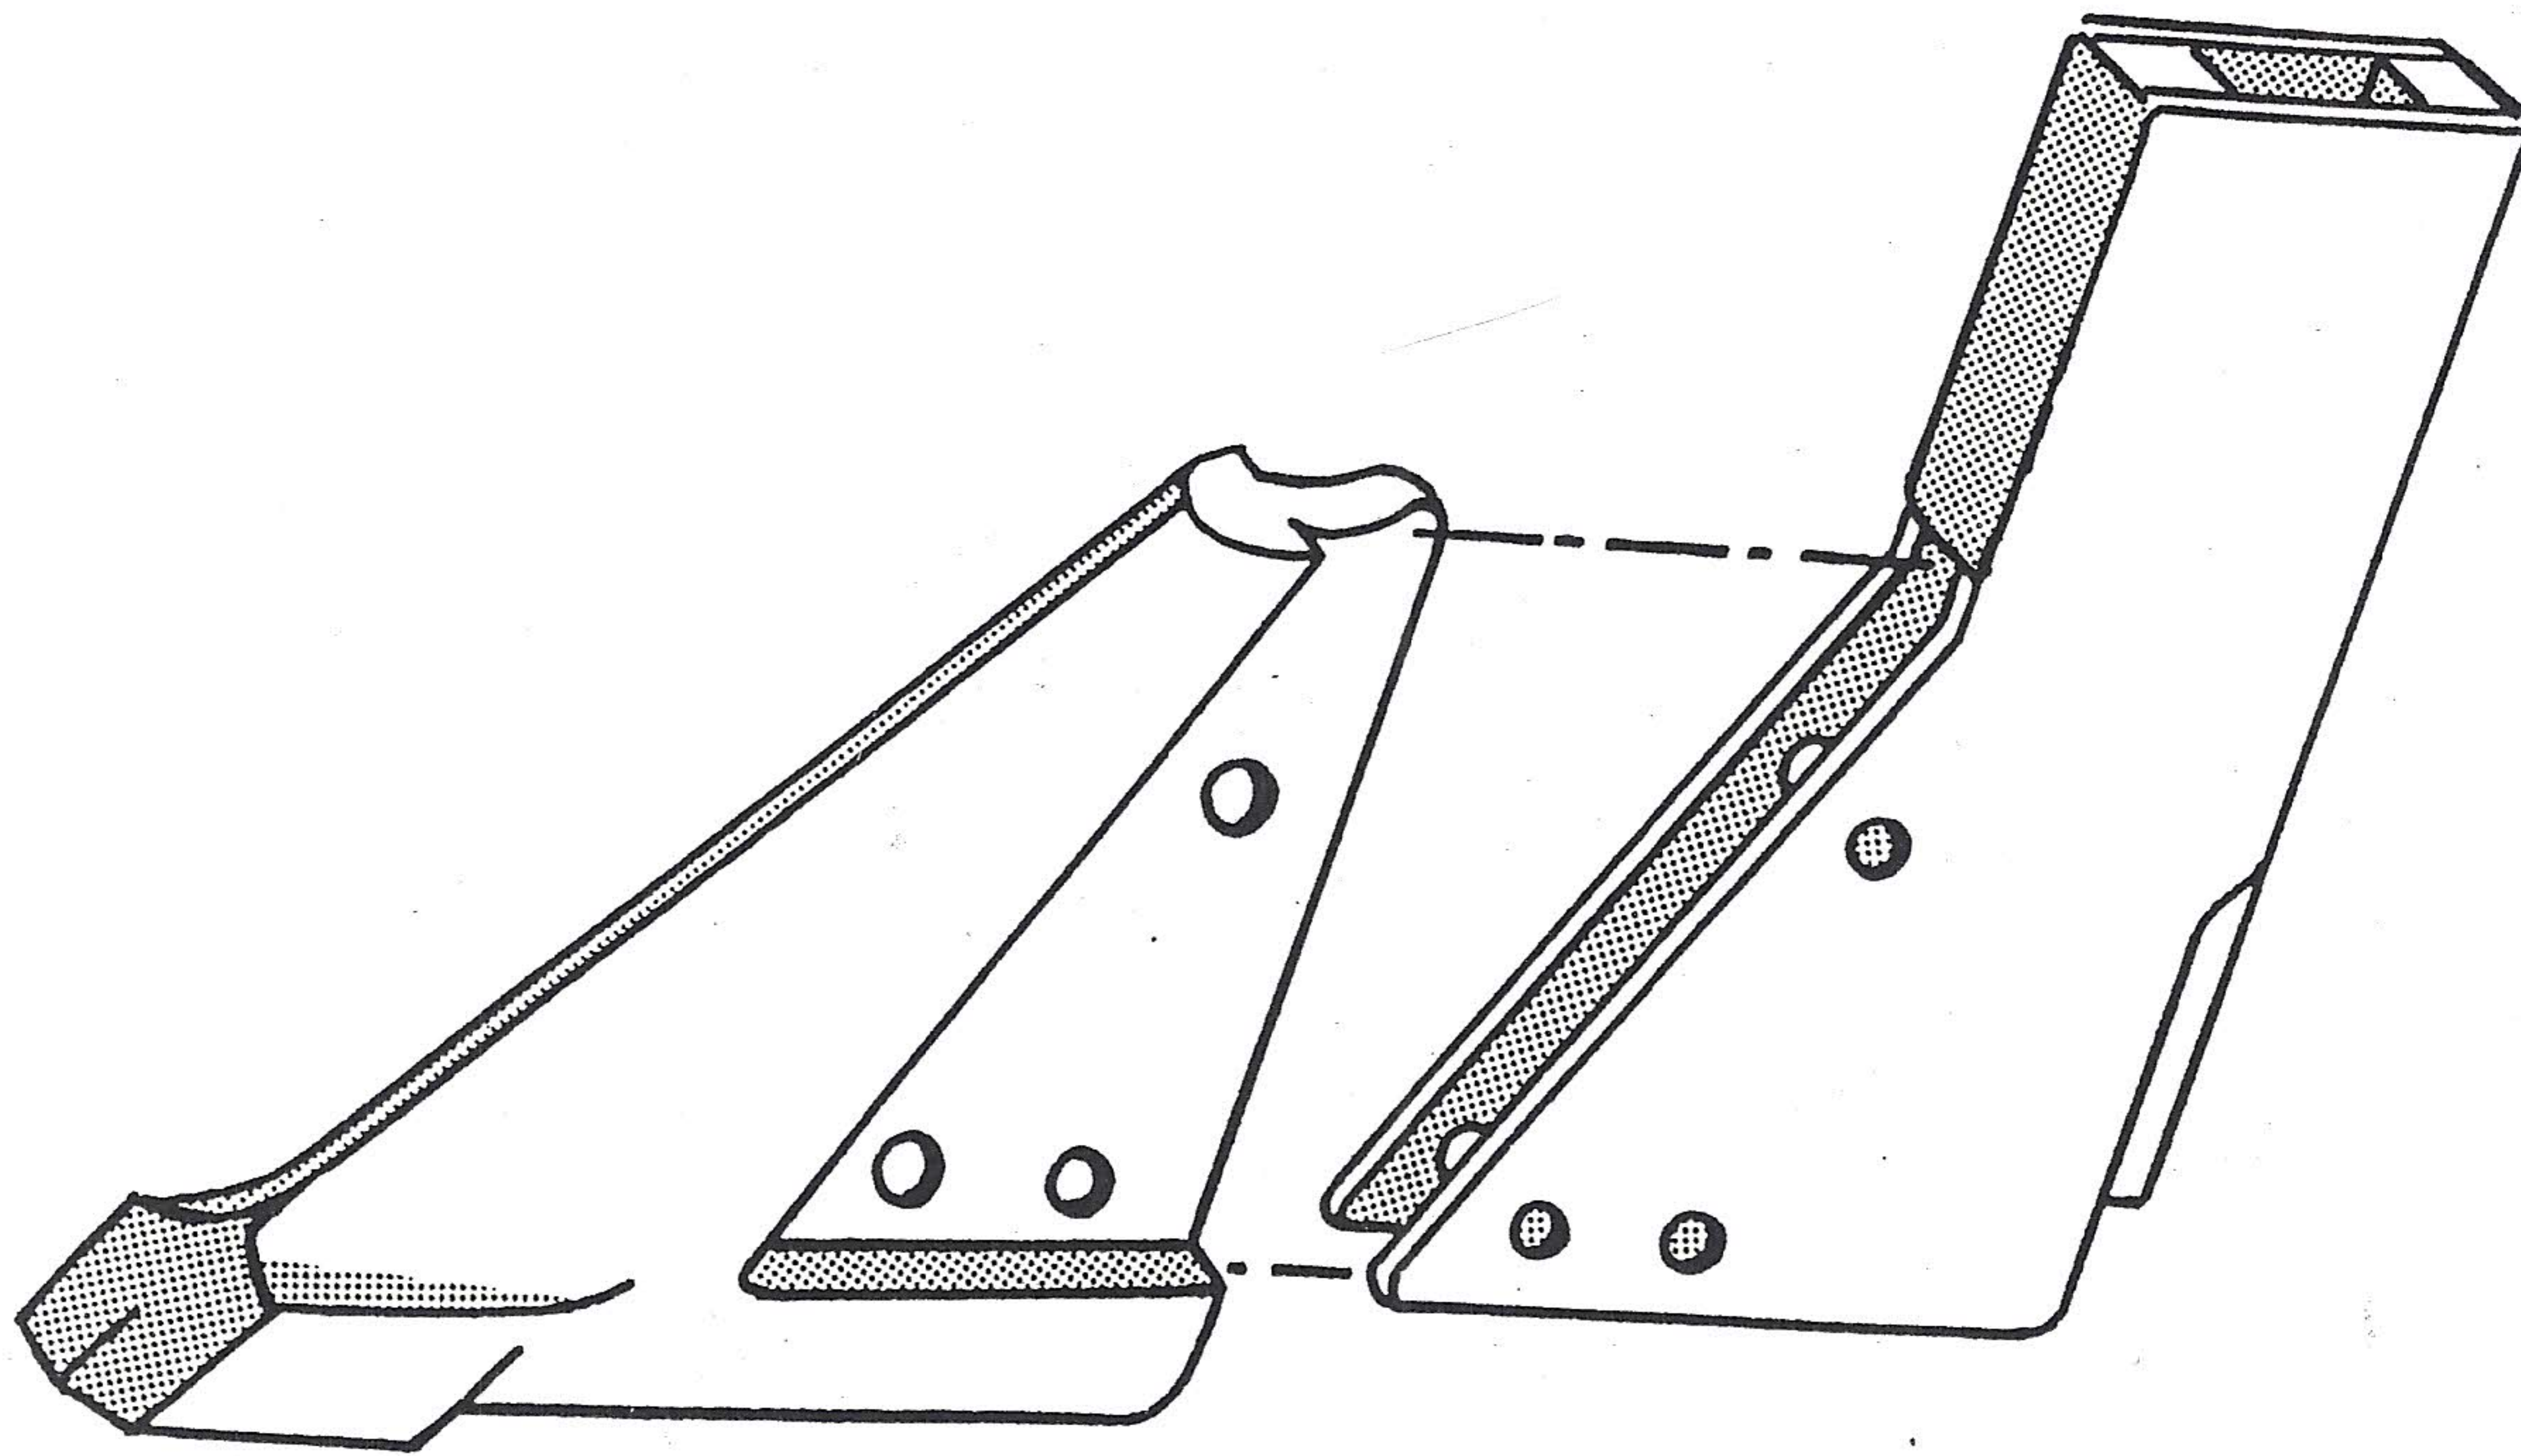

DEEP FURROW HOE DRILL POINT

D
R
I
L
L
P
O
I
N
T

Drill point will slice through the ground to provide a uniform planting depth.

Furrow will be form and accurate for moisture retention.

Chromium-alloy material polishes quickly to reduce drag.

WILL FIT J.D. SPLIT PACKERS, HAYBUSTER 8000 SERIES

AND OTHER NO-TILL HOE DRILLS

PART #2011 HOE DRILL POINT