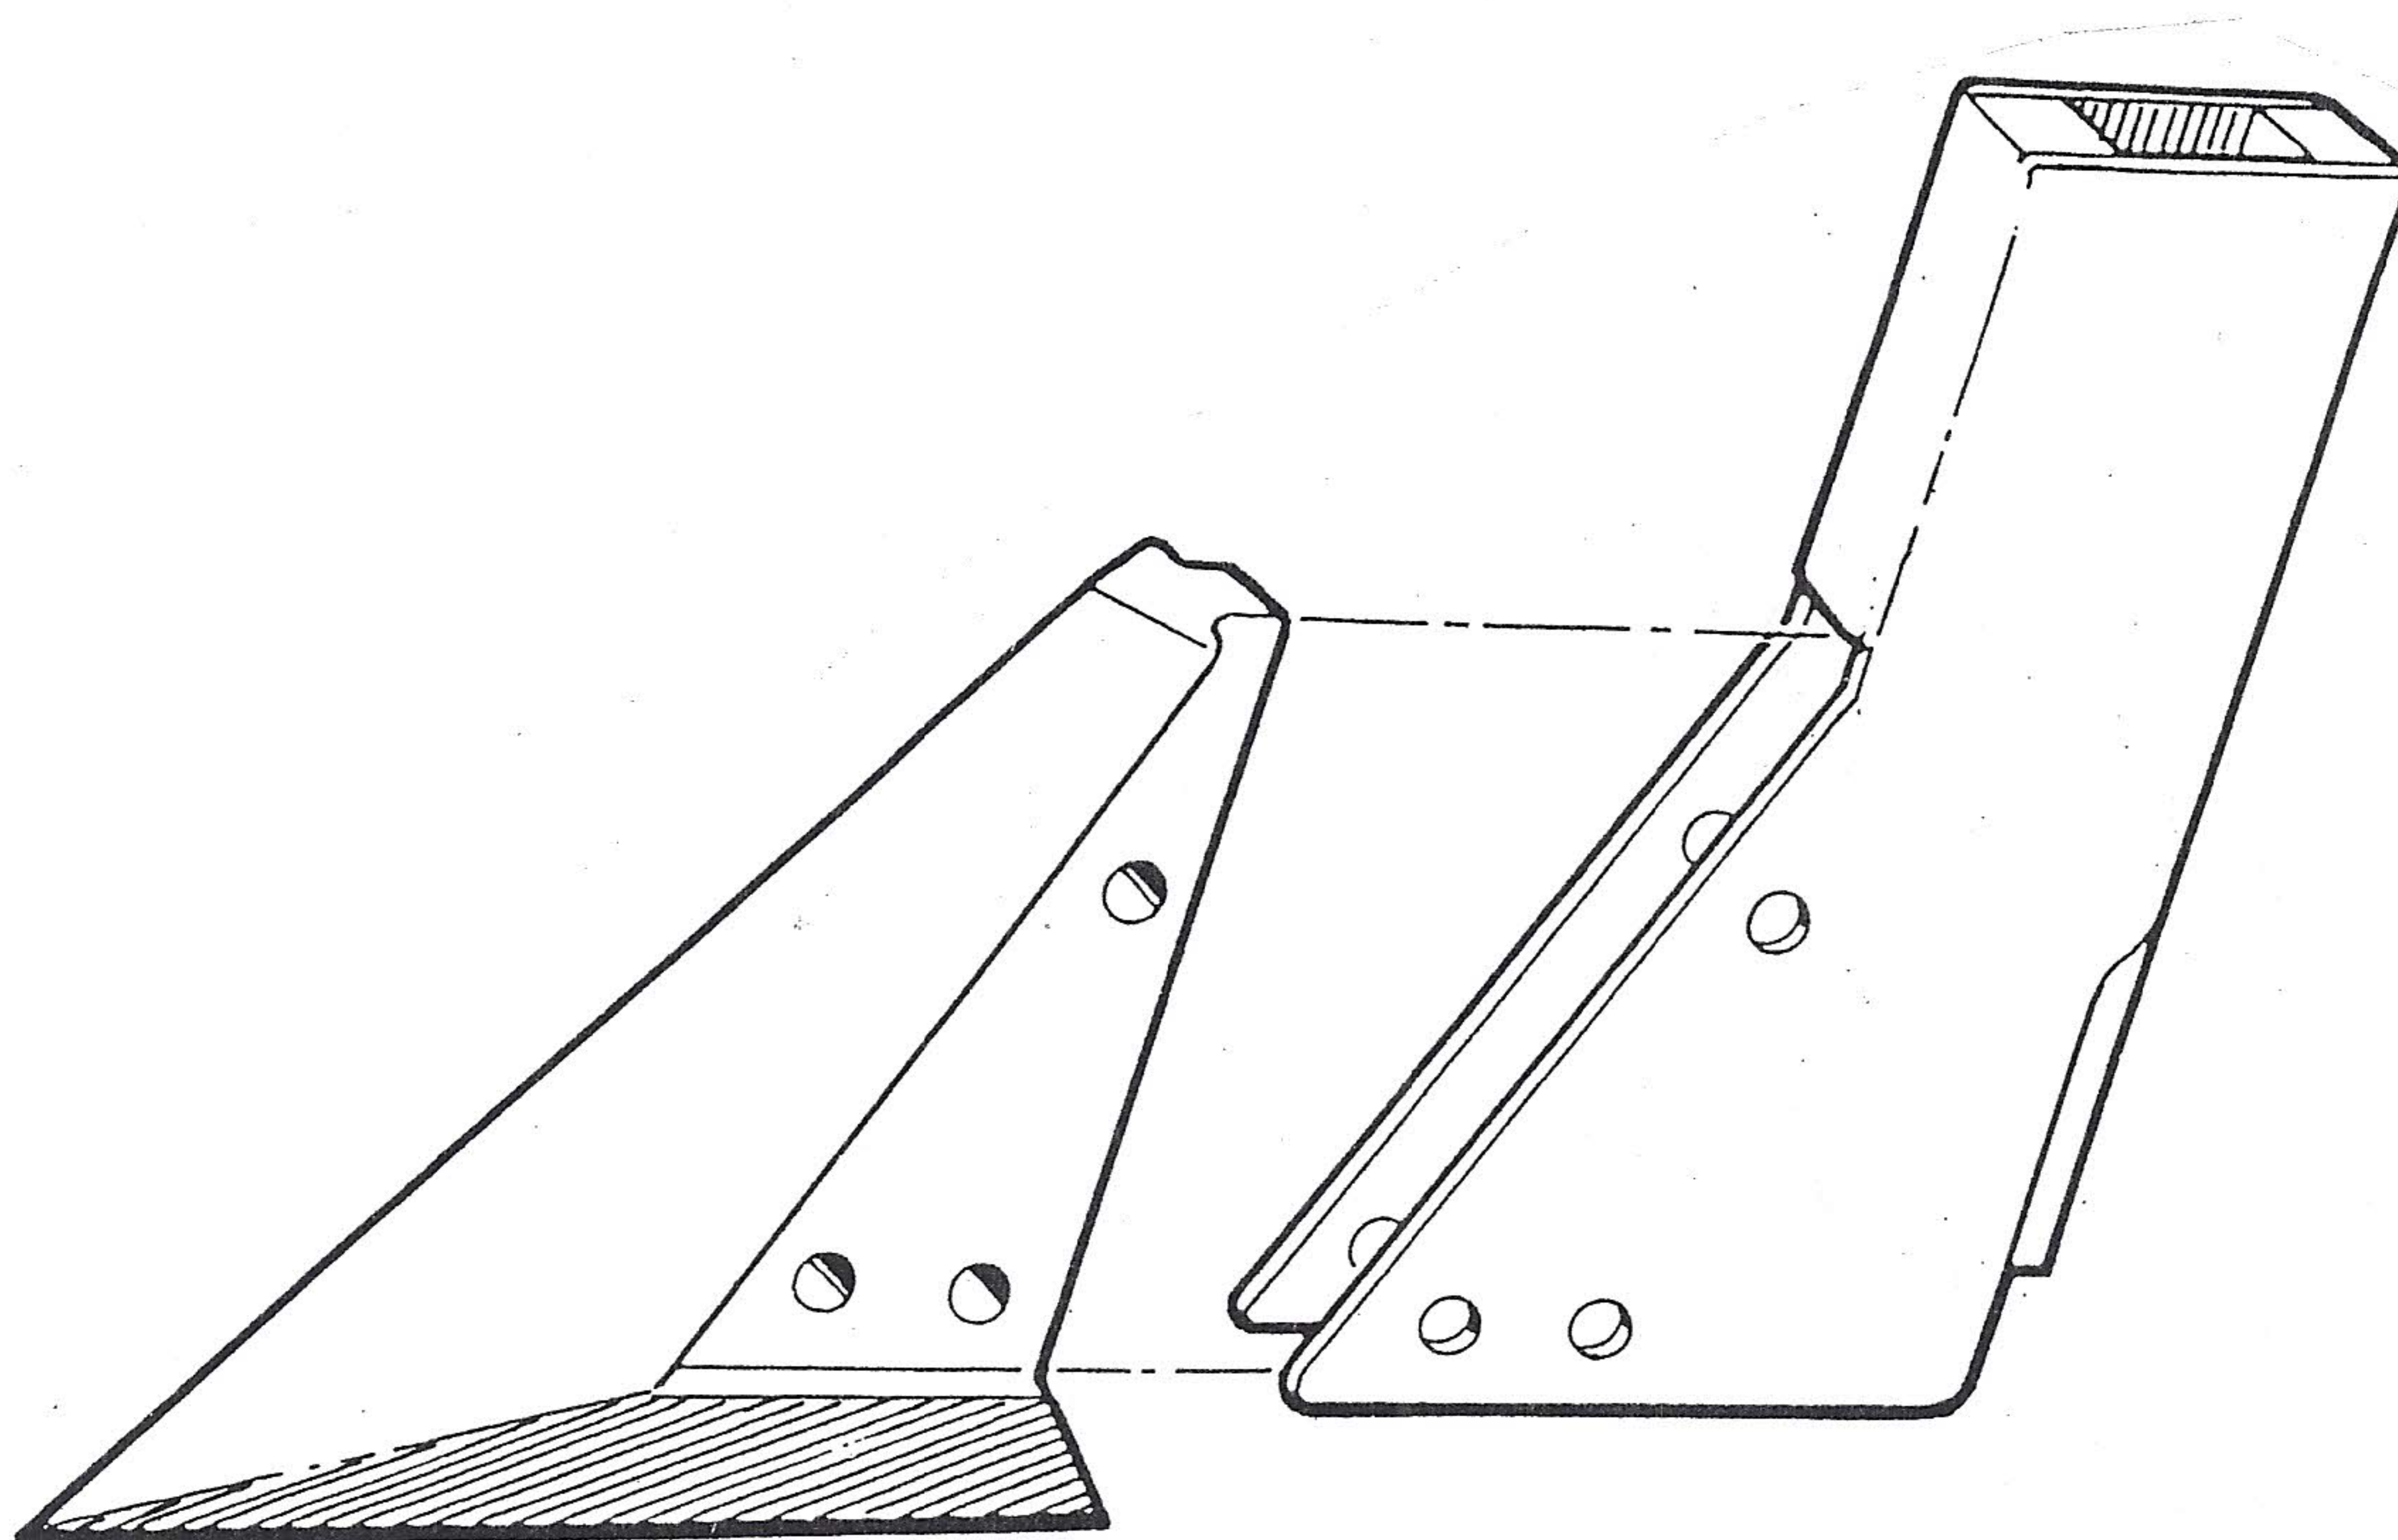

# DEEP FURROW HOE DRILL POINT

Drill point will slice through the ground to provide a uniform planting depth.

Furrow will be form and accurate for moisture retention.

Chromium-alloy material polishes quickly to reduce drag.

**WILL FIT J.D. SPLIT PACKERS, HAYBUSTER 8000 SERIES**

**AND OTHER NO-TILL HOE DRILLS**

**PART #2008 HOE DRILL POINT**

**D  
R  
I  
L  
L  
  
P  
O  
I  
N  
T**